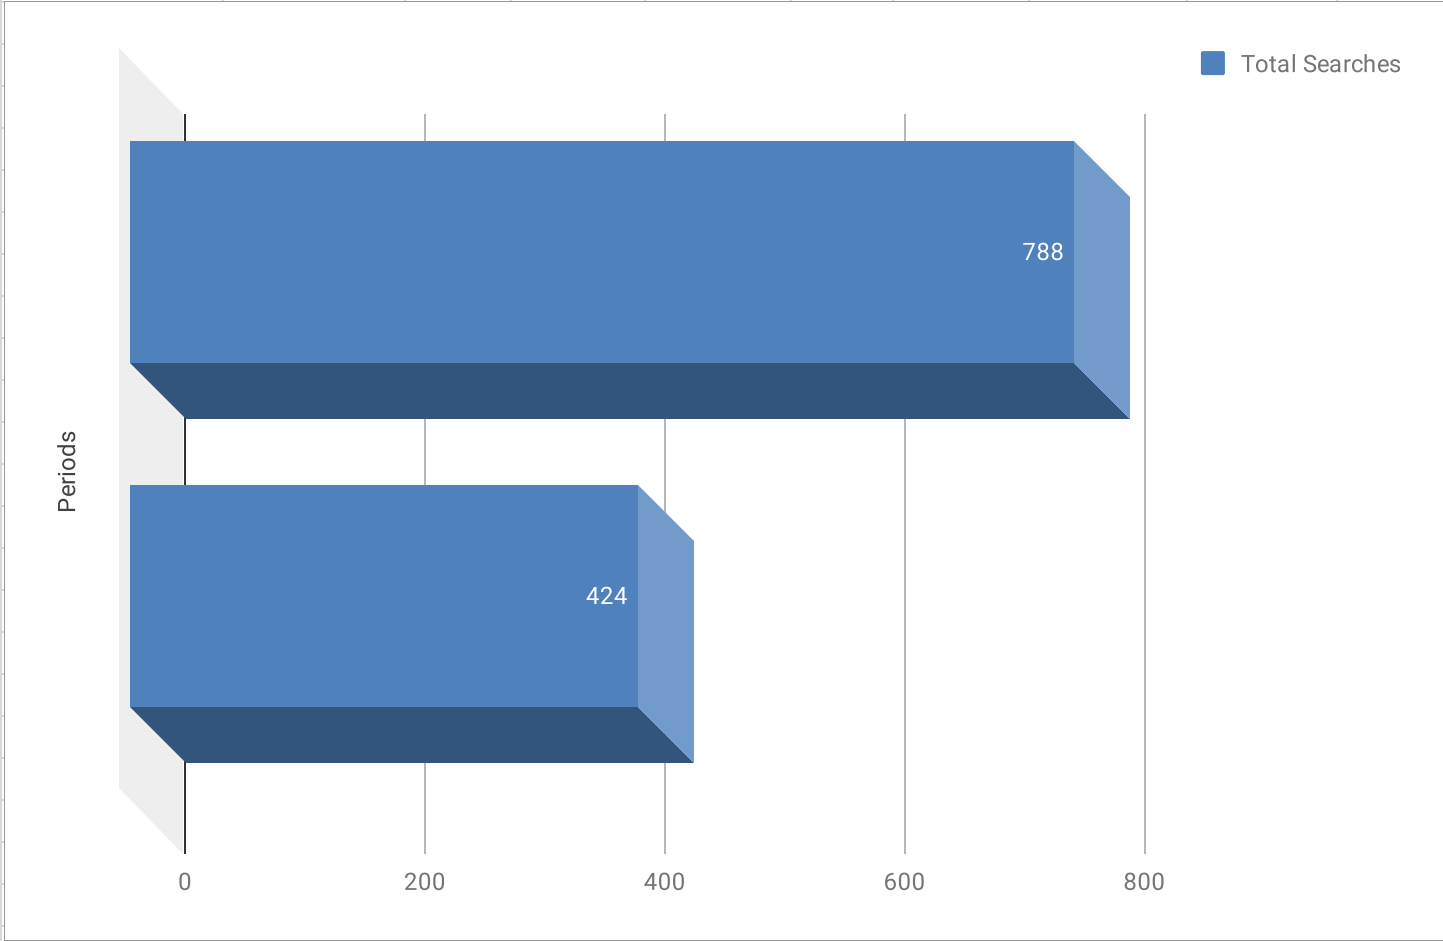

Attract
MORE CLIENTS

HELPING BUSINESSES DO MORE BUSINESS

Local Marketing Case Study

Washington Crossing Pilates											
	Total Searches	Search	Discovery	Tot. Views	Search	Maps	Tot. Actions	Web Visits	Directions	Calls	
September 2018	424	82	342	494	305	189	36	21	14	1	
March 2019	788	158	630	927	544	383	95	51	39	5	
Change	85.85%	92.68%	84.21%	87.65%	78.36%	102.65%	163.89%	142.86%	178.57%	400.00%	

Washington Crossing Pilates											
	Total Searches	Search	Discovery	Tot. Views	Search	Maps	Tot. Actions	Web Visits	Directions	Calls	
September 2018	424	82	342	494	305	189	36	21	14	1	
March 2019	788	158	630	927	544	383	95	51	39	5	
Change	85.85%	92.68%	84.21%	87.65%	78.36%	102.65%	163.89%	142.86%	178.57%	400.00%	