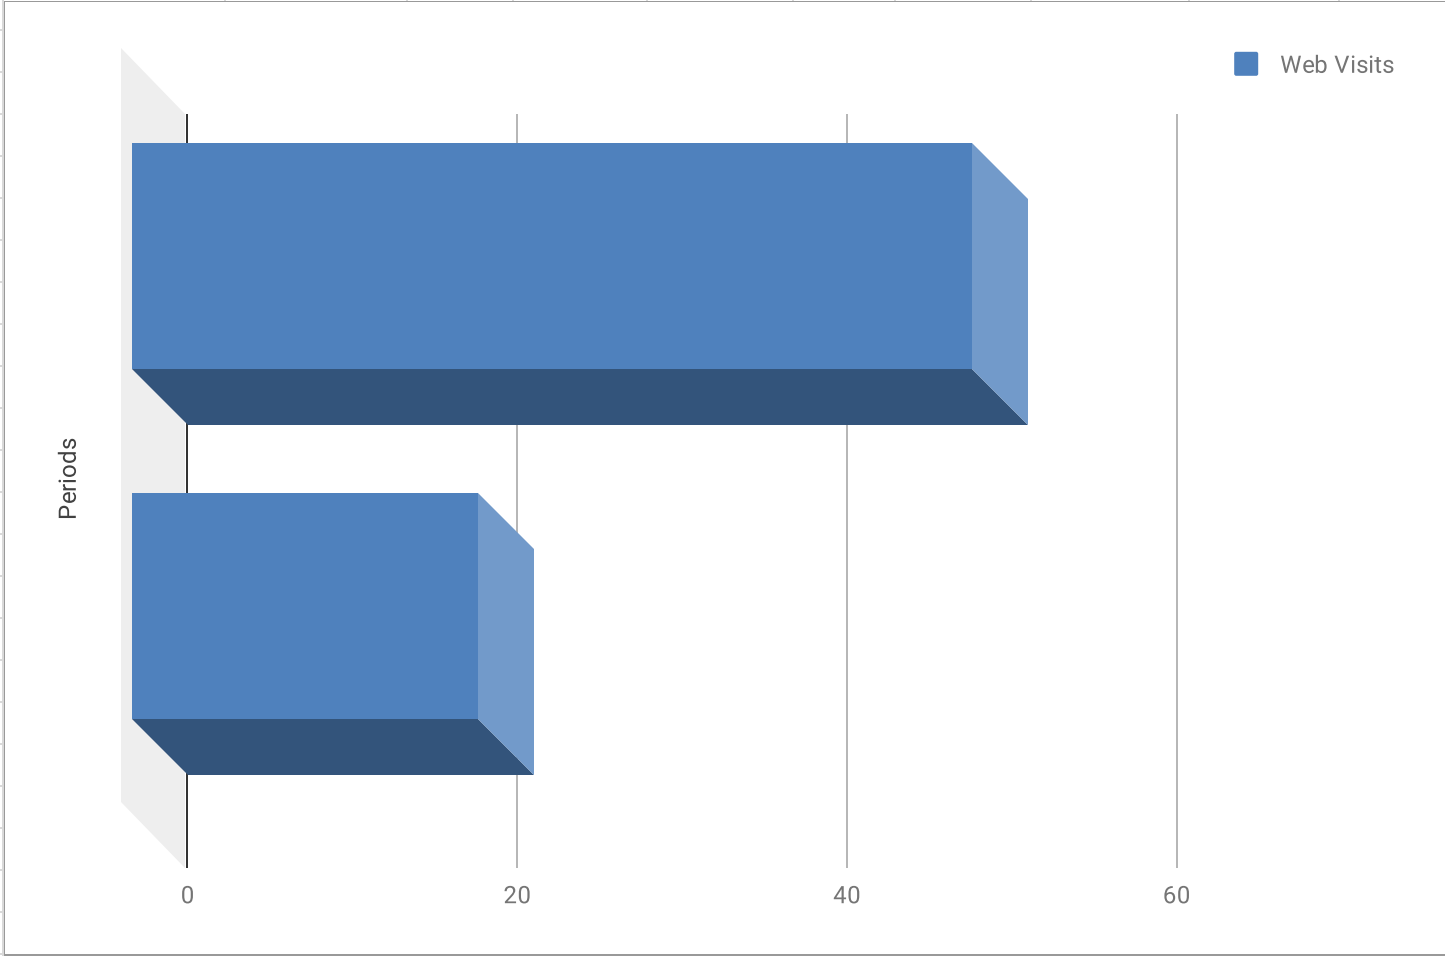

Washington Crossing Pilates											
	Total Searches	Search	Discovery	Tot. Views	Search	Maps	Tot. Actions	Web Visits	Directions	Calls	
September 2018	424	82	342	494	305	189	36	21	14	1	
March 2019	788	158	630	927	544	383	95	51	39	5	
Change	85.85%	92.68%	84.21%	87.65%	78.36%	102.65%	163.89%	142.86%	178.57%	400.00%