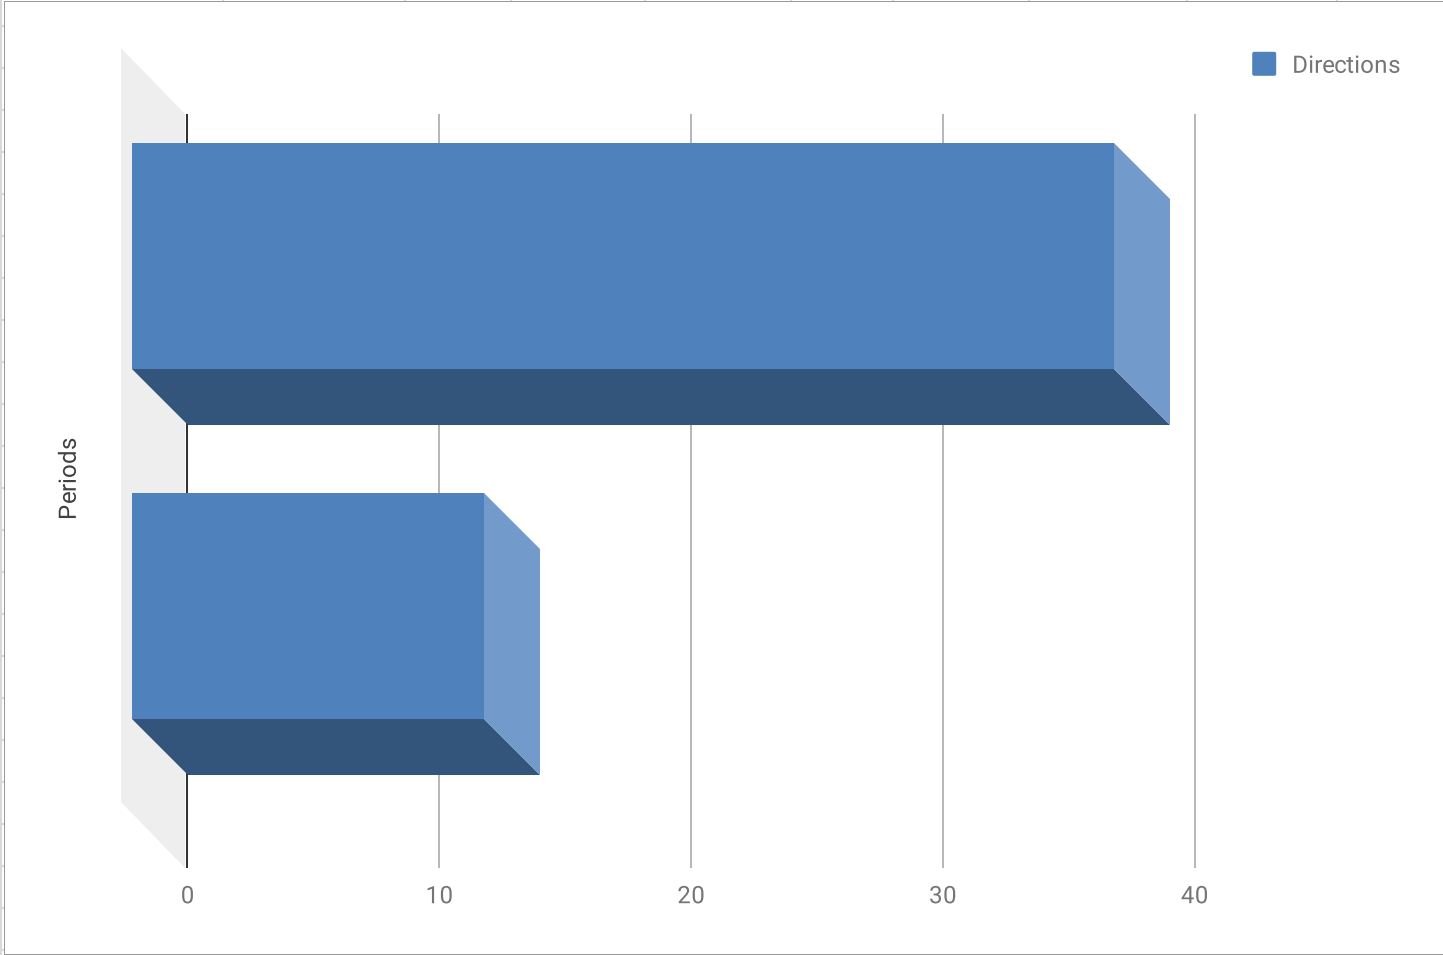

Washington Crossing Pilates											
	Total Searches	Search	Discovery	Tot. Views	Search	Maps	Tot. Actions	Web Visits	Directions	Calls	
September 2018	424	82	342	494	305	189	36	21	14	1	
March 2019	788	158	630	927	544	383	95	51	39	5	
Change	85.85%	92.68%	84.21%	87.65%	78.36%	102.65%	163.89%	142.86%	178.57%	400.00%