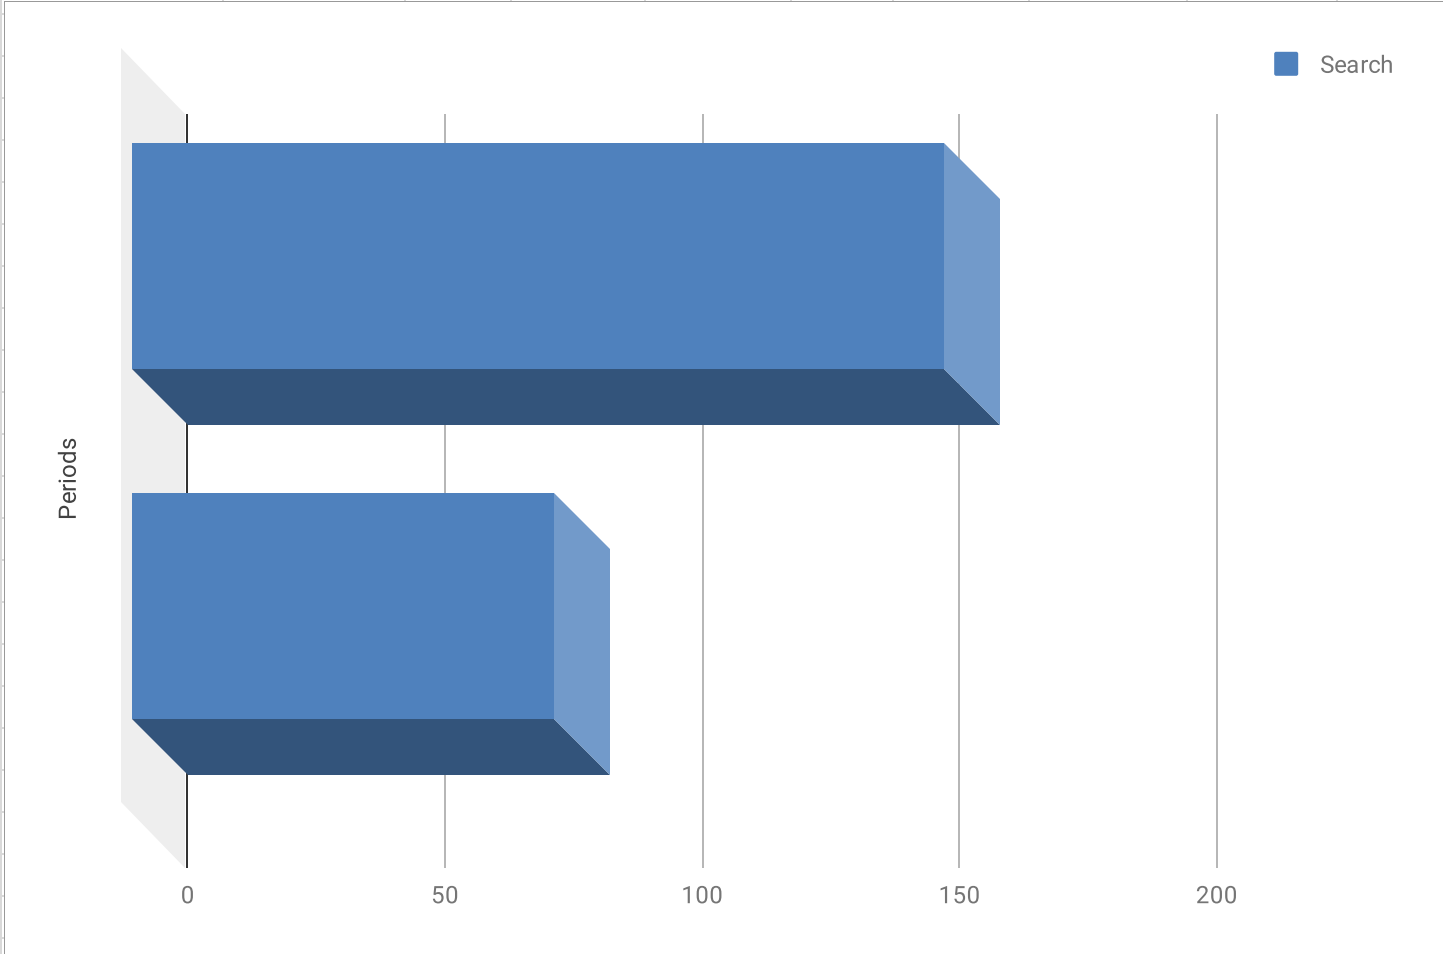

Attract
MORE CLIENTS

HELPING BUSINESSES DO MORE BUSINESS

Local Marketing Case Study

Washington Crossing Pilates											
	Total Searches	Search	Discovery	Tot. Views	Search	Maps	Tot. Actions	Web Visits	Directions	Calls	
September 2018	424	82	342	494	305	189	36	21	14	1	
March 2019	788	158	630	927	544	383	95	51	39	5	
Change	85.85%	92.68%	84.21%	87.65%	78.36%	102.65%	163.89%	142.86%	178.57%	400.00%	

Washington Crossing Pilates											
	Total Searches	Search	Discovery	Tot. Views	Search	Maps	Tot. Actions	Web Visits	Directions	Calls	
September 2018	424	82	342	494	305	189	36	21	14	1	
March 2019	788	158	630	927	544	383	95	51	39	5	
Change	85.85%	92.68%	84.21%	87.65%	78.36%	102.65%	163.89%	142.86%	178.57%	400.00%	