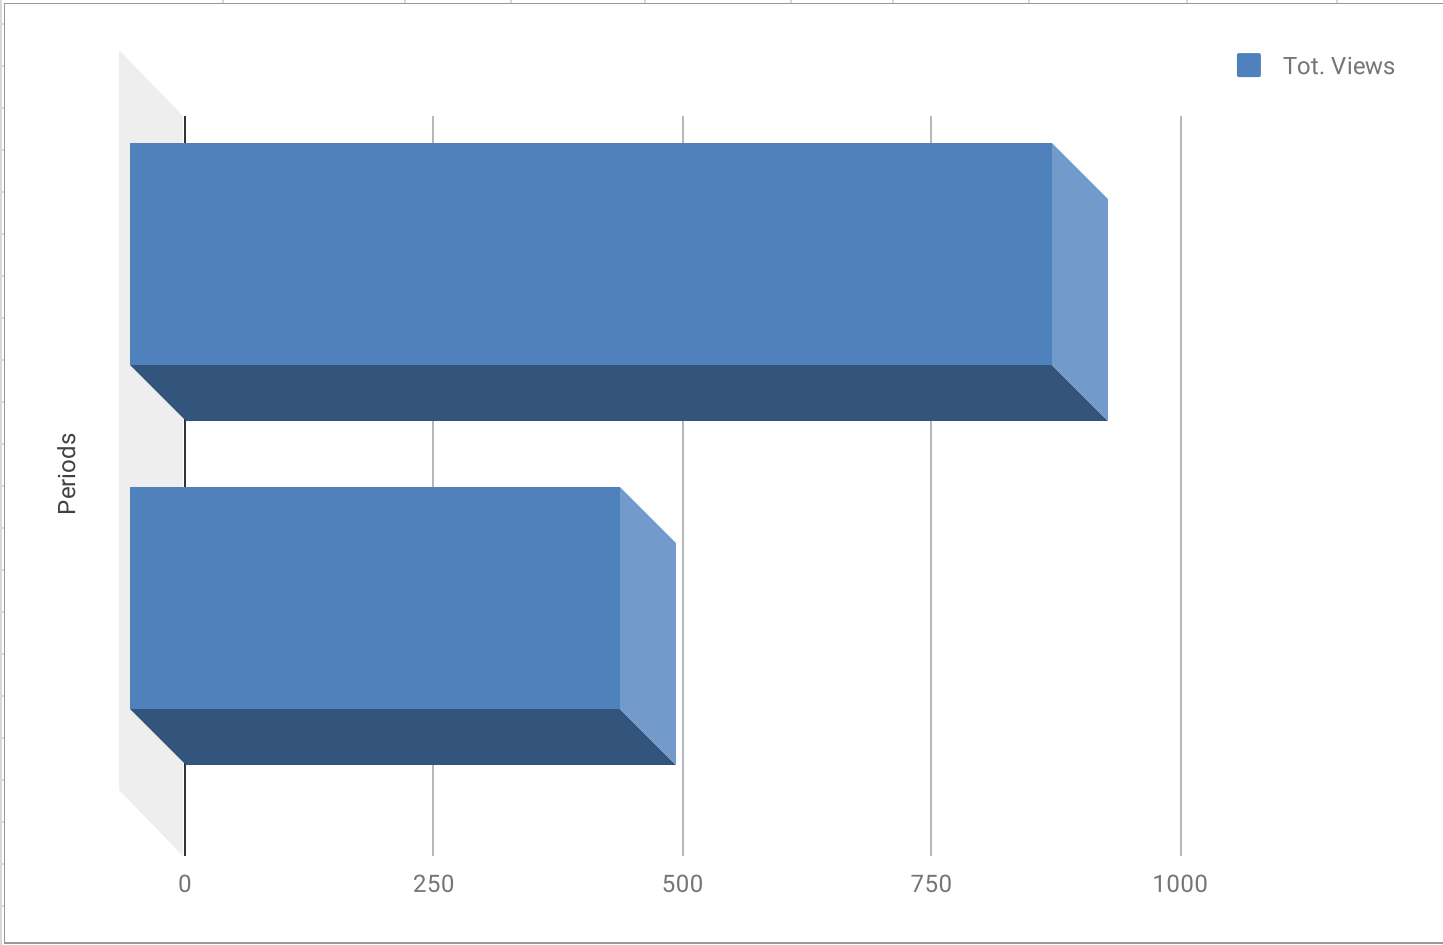

Washington Crossing Pilates											
	Total Searches	Search	Discovery	Tot. Views	Search	Maps	Tot. Actions	Web Visits	Directions	Calls	
September 2018	424	82	342	494	305	189	36	21	14	1	
March 2019	788	158	630	927	544	383	95	51	39	5	
Change	85.85%	92.68%	84.21%	87.65%	78.36%	102.65%	163.89%	142.86%	178.57%	400.00%