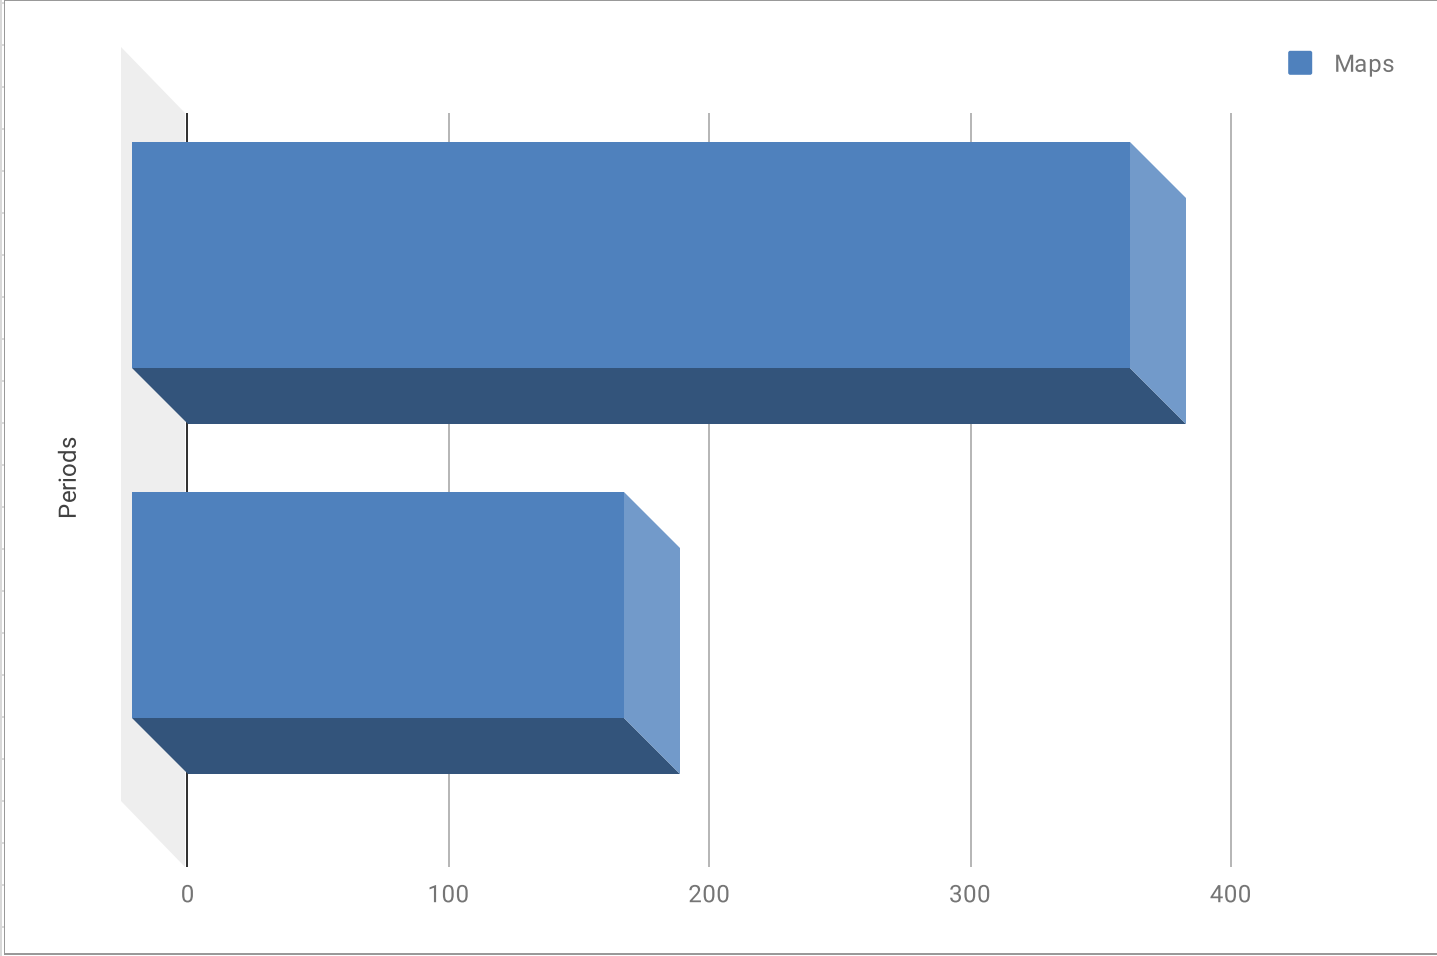

Washington Crossing Pilates											
	Total Searches	Search	Discovery	Tot. Views	Search	Maps	Tot. Actions	Web Visits	Directions	Calls	
September 2018	424	82	342	494	305	189	36	21	14	1	
March 2019	788	158	630	927	544	383	95	51	39	5	
Change	85.85%	92.68%	84.21%	87.65%	78.36%	102.65%	163.89%	142.86%	178.57%	400.00%