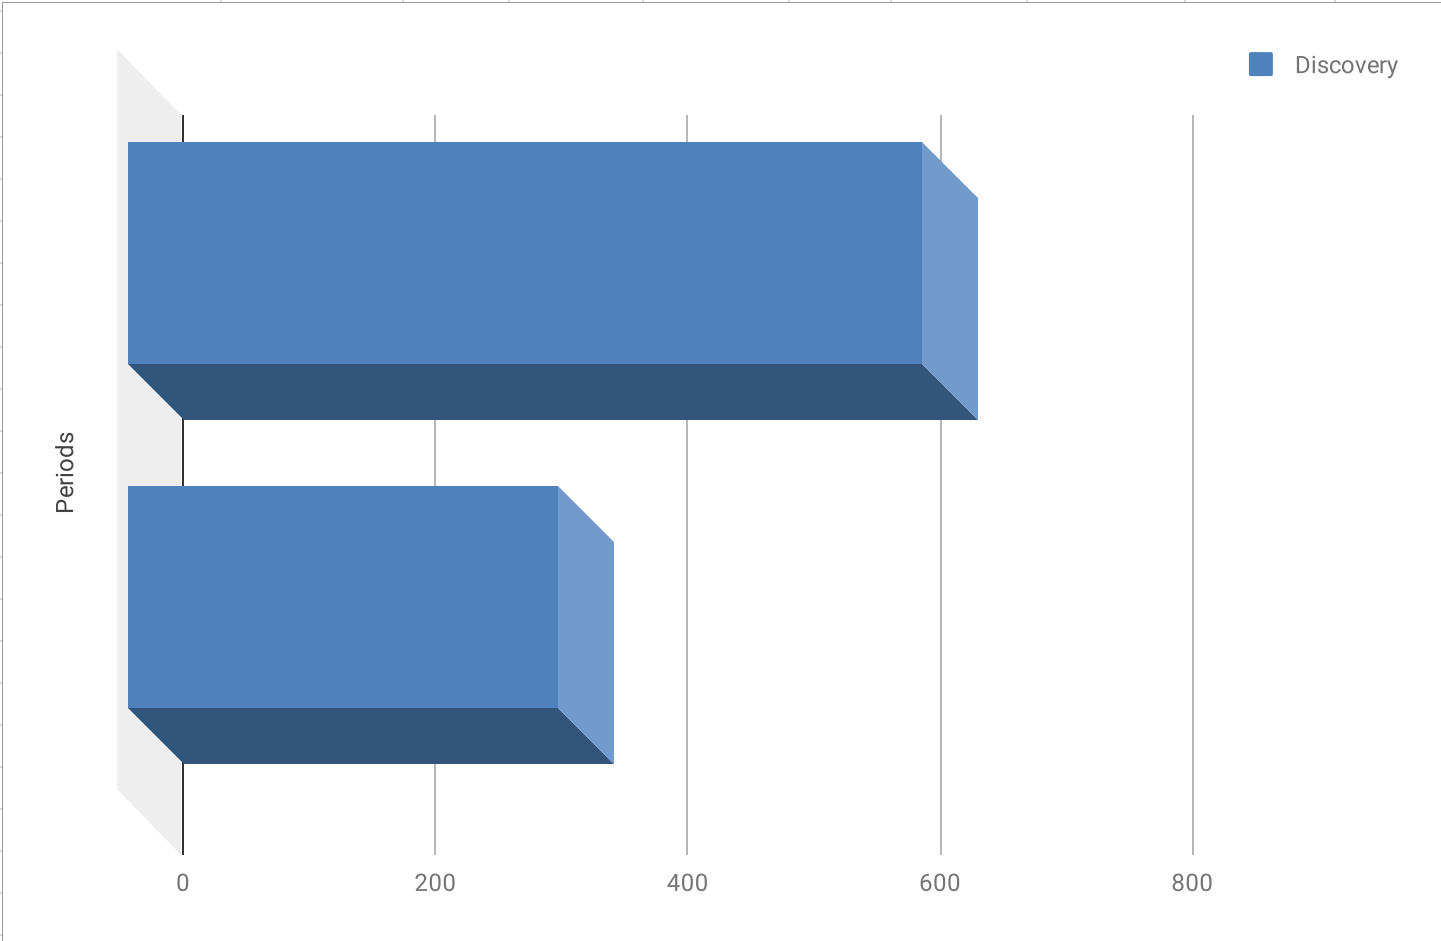

Washington Crossing Pilates											
	Total Searches	Search	Discovery	Tot. Views	Search	Maps	Tot. Actions	Web Visits	Directions	Calls	
September 2018	424	82	342	494	305	189	36	21	14	1	
March 2019	788	158	630	927	544	383	95	51	39	5	
Change	85.85%	92.68%	84.21%	87.65%	78.36%	102.65%	163.89%	142.86%	178.57%	400.00%