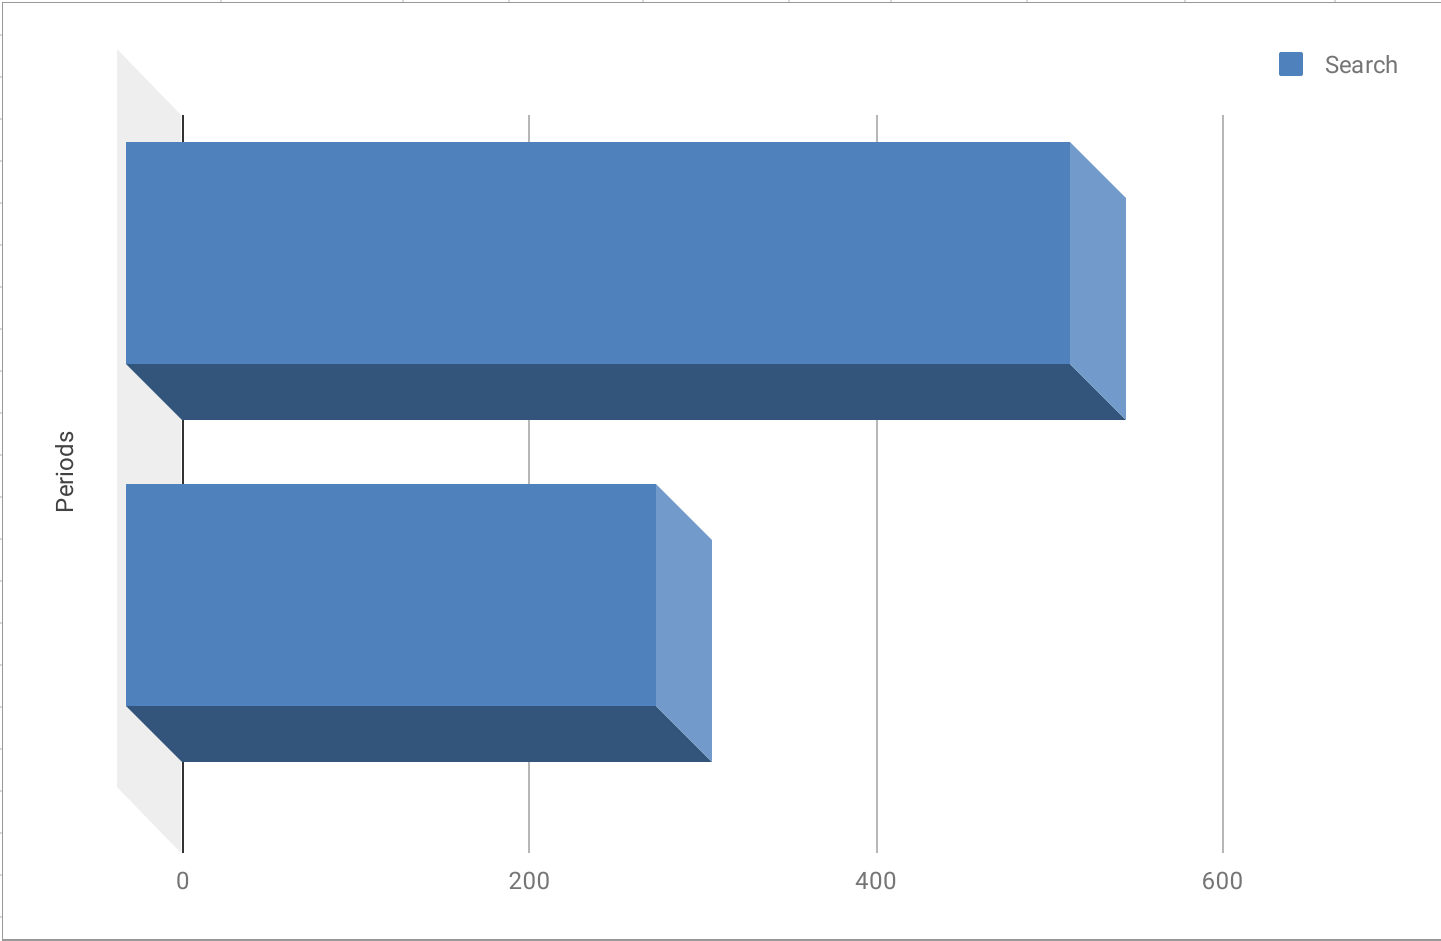

Washington Crossing Pilates											
	Total Searches	Search	Discovery	Tot. Views	Search	Maps	Tot. Actions	Web Visits	Directions	Calls	
September 2018	424	82	342	494	305	189	36	21	14	1	
March 2019	788	158	630	927	544	383	95	51	39	5	
Change	85.85%	92.68%	84.21%	87.65%	78.36%	102.65%	163.89%	142.86%	178.57%	400.00%