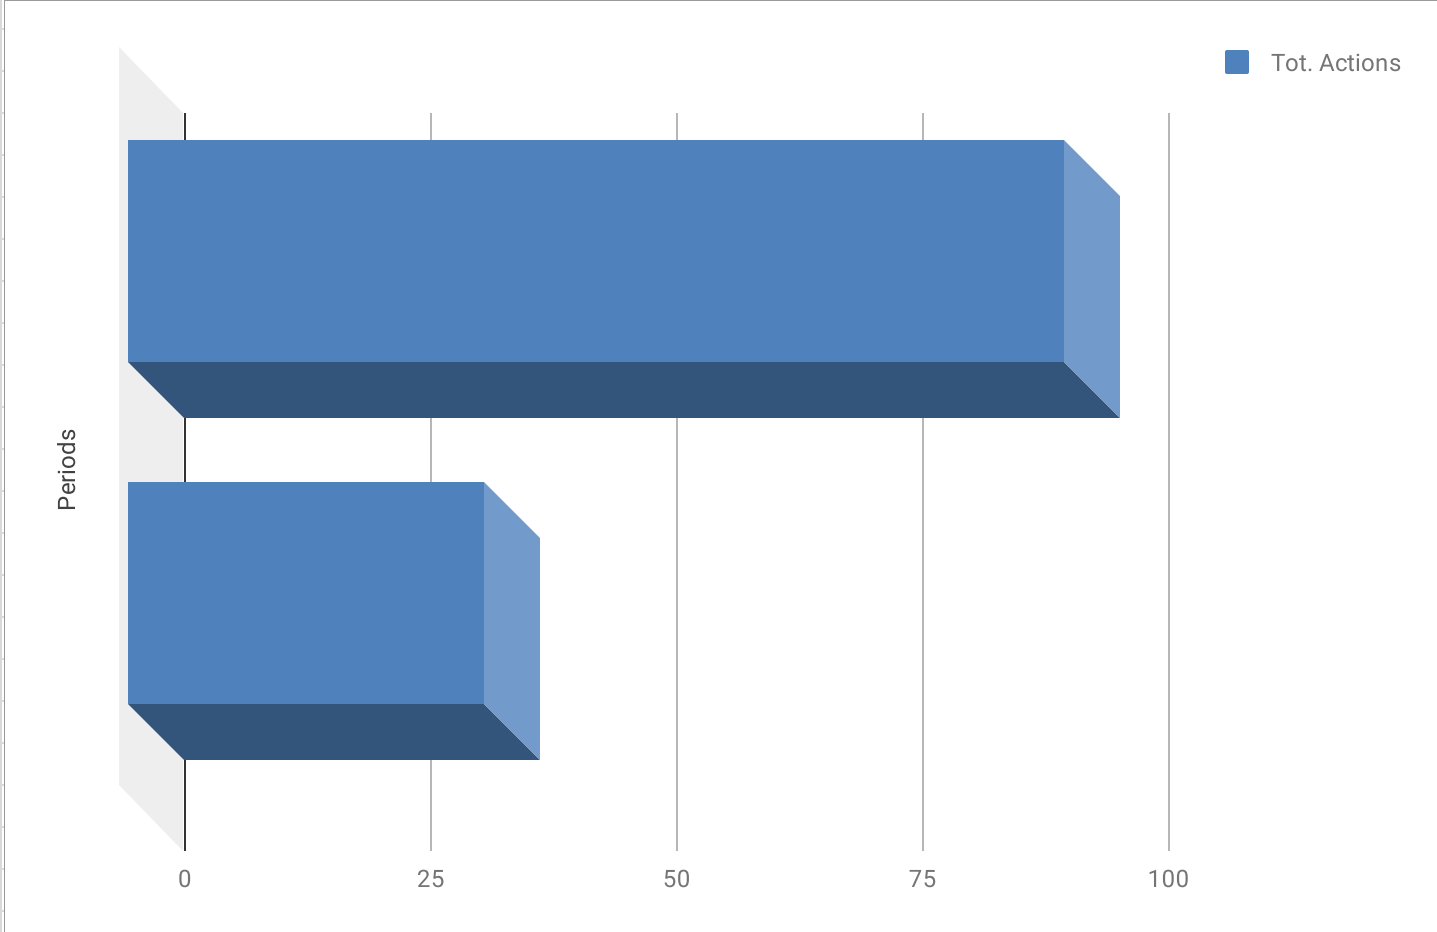

Washington Crossing Pilates											
	Total Searches	Search	Discovery	Tot. Views	Search	Maps	Tot. Actions	Web Visits	Directions	Calls	
September 2018	424	82	342	494	305	189	36	21	14	1	
March 2019	788	158	630	927	544	383	95	51	39	5	
Change	85.85%	92.68%	84.21%	87.65%	78.36%	102.65%	163.89%	142.86%	178.57%	400.00%