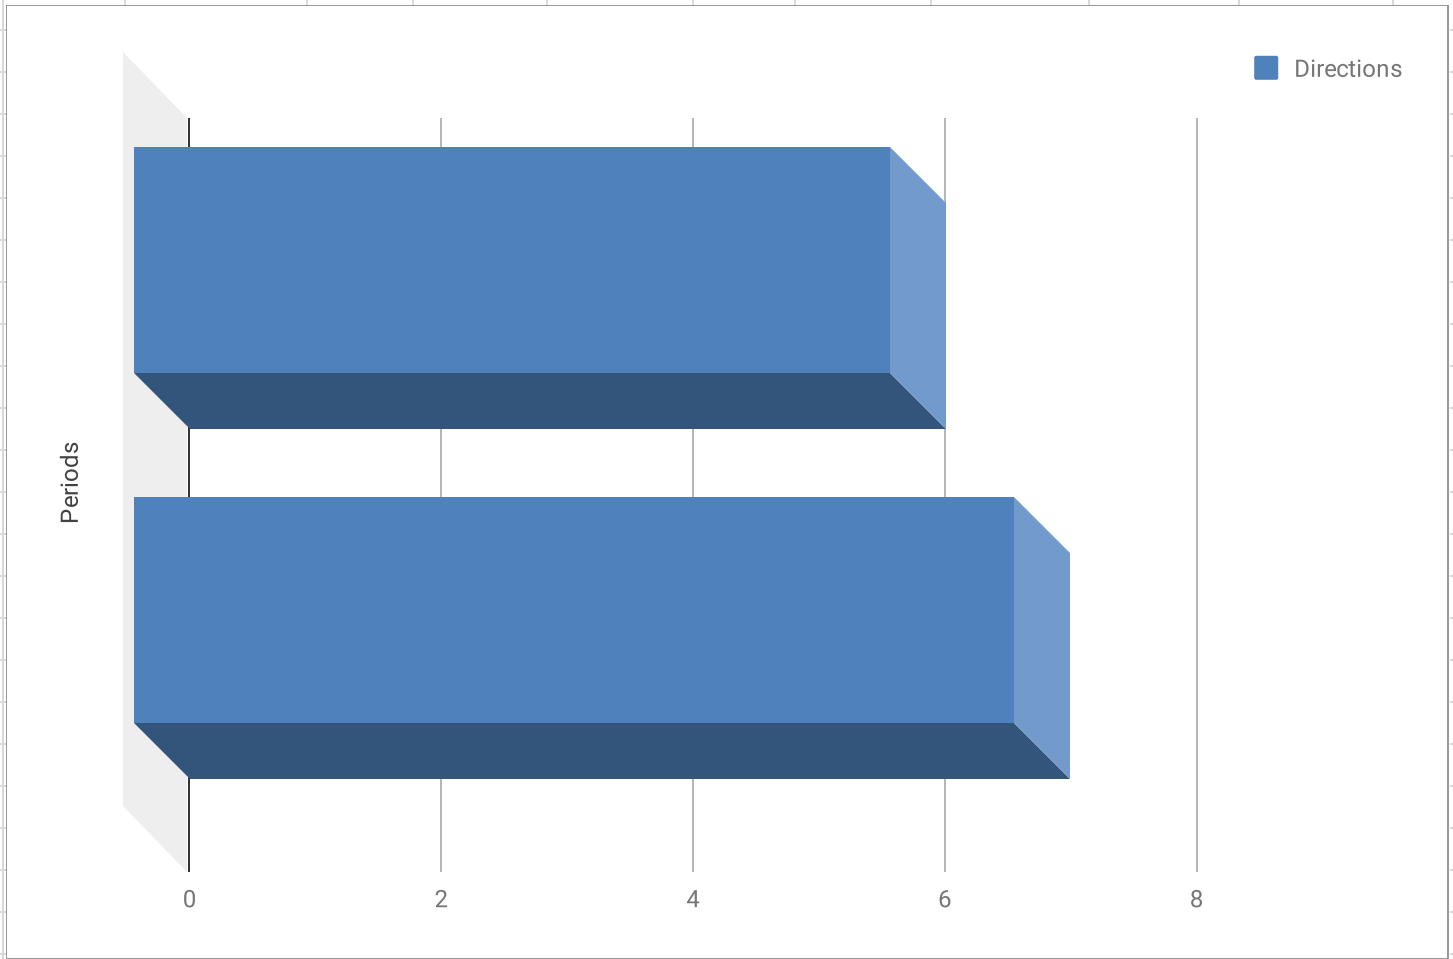

Wellspring Acupuncture Center											
	Total Searches	Search	Discovery	Tot. Views	Search	Maps	Tot. Actions	Web Visits	Directions	Calls	
1/1/2018-	709	13	696	933	752	181	17	10	7	0	
1/1/2019-	901	67	834	992	733	259	35	29	6	0	
Change	27.08%	415.38%	19.83%	6.32%	-2.53%	43.09%	105.88%	190.00%	-14.29%