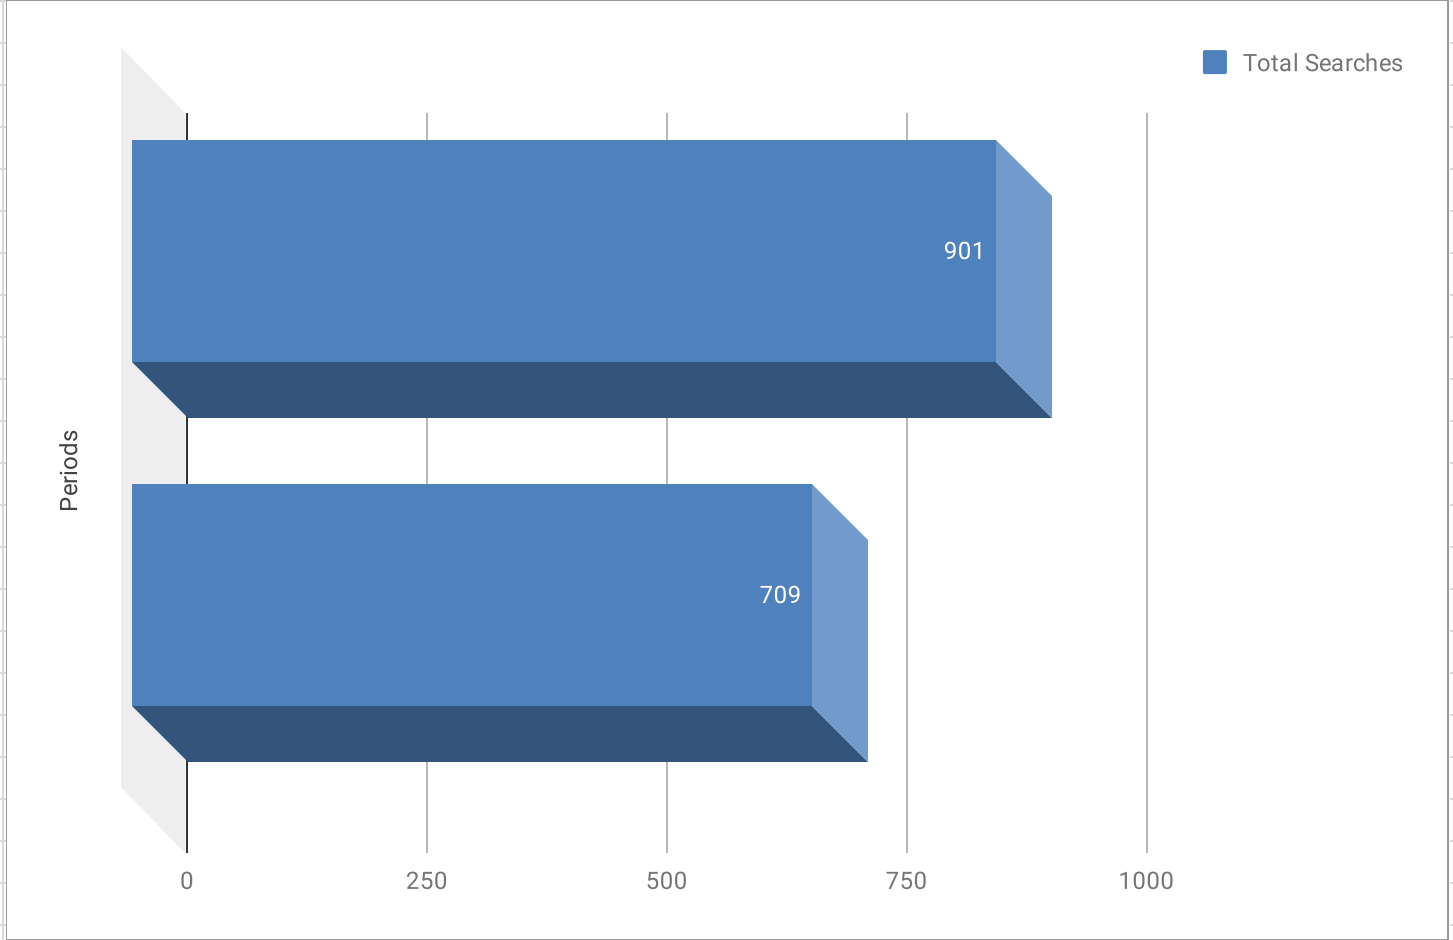

Attract
MORE CLIENTS

HELPING BUSINESSES DO MORE BUSINESS

Local Marketing Case Study

Wellspring Acupuncture Center											
	Total Searches	Search	Discovery	Tot. Views	Search	Maps	Tot. Actions	Web Visits	Directions	Calls	
1/1/2018-	709	13	696	933	752	181	17	10	7	0	
1/1/2019-	901	67	834	992	733	259	35	29	6	0	
Change	27.08%	415.38%	19.83%	6.32%	-2.53%	43.09%	105.88%	190.00%	-14.29%		

Wellspring Acupuncture Center											
	Total Searches	Search	Discovery	Tot. Views	Search	Maps	Tot. Actions	Web Visits	Directions	Calls	
1/1/2018-	709	13	696	933	752	181	17	10	7	0	
1/1/2019-	901	67	834	992	733	259	35	29	6	0	
Change	27.08%	415.38%	19.83%	6.32%	-2.53%	43.09%	105.88%	190.00%	-14.29%		