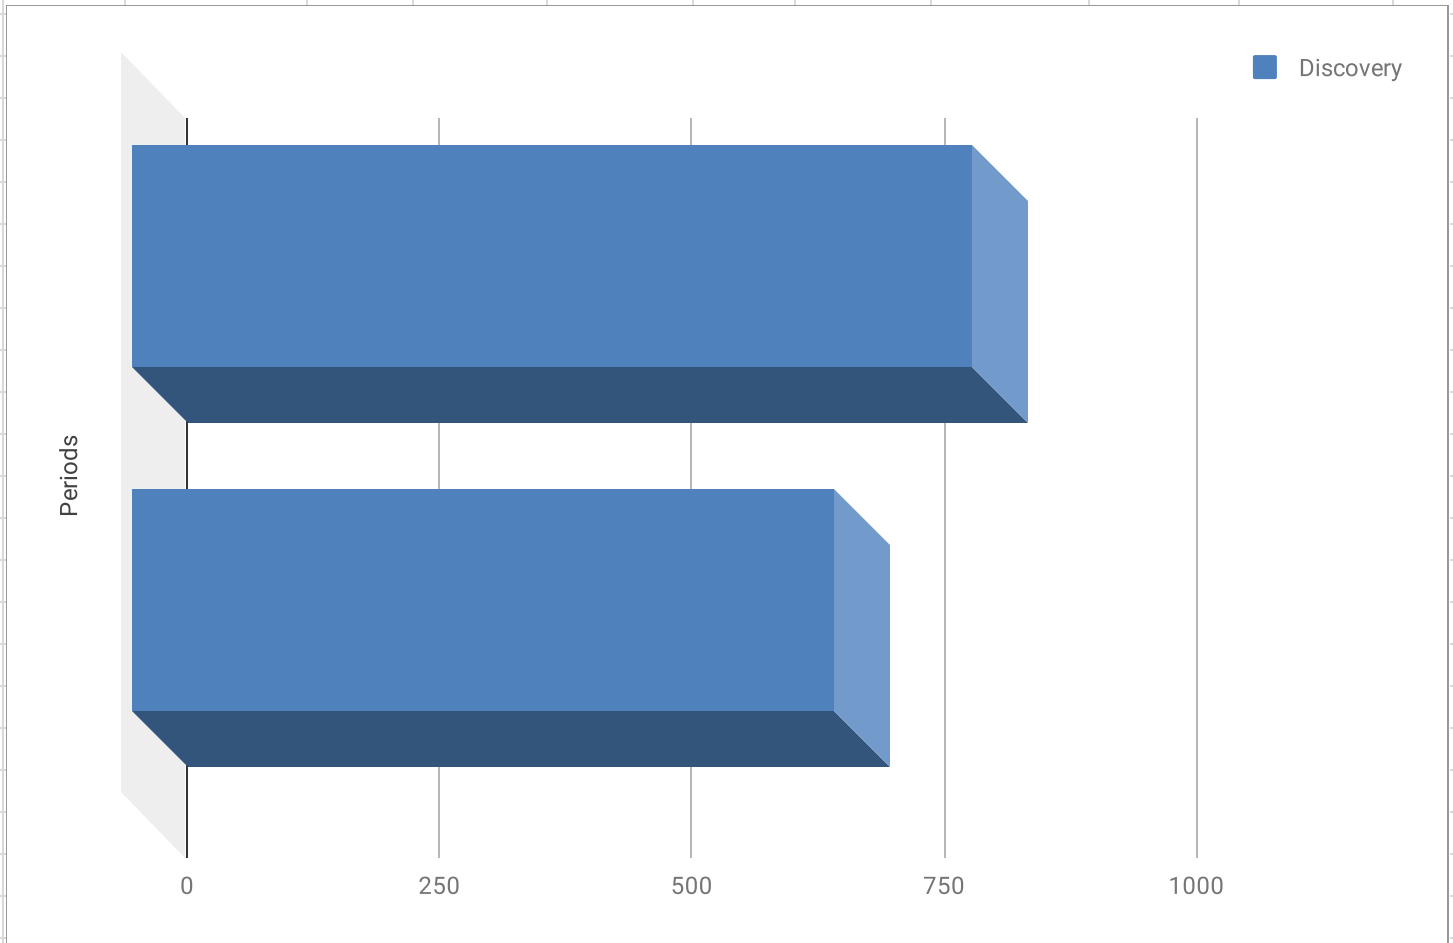

Wellspring Acupuncture Center											
	Total Searches	Search	Discovery	Tot. Views	Search	Maps	Tot. Actions	Web Visits	Directions	Calls	
1/1/2018-	709	13	696	933	752	181	17	10	7	0	
1/1/2019-	901	67	834	992	733	259	35	29	6	0	
Change	27.08%	415.38%	19.83%	6.32%	-2.53%	43.09%	105.88%	190.00%	-14.29%