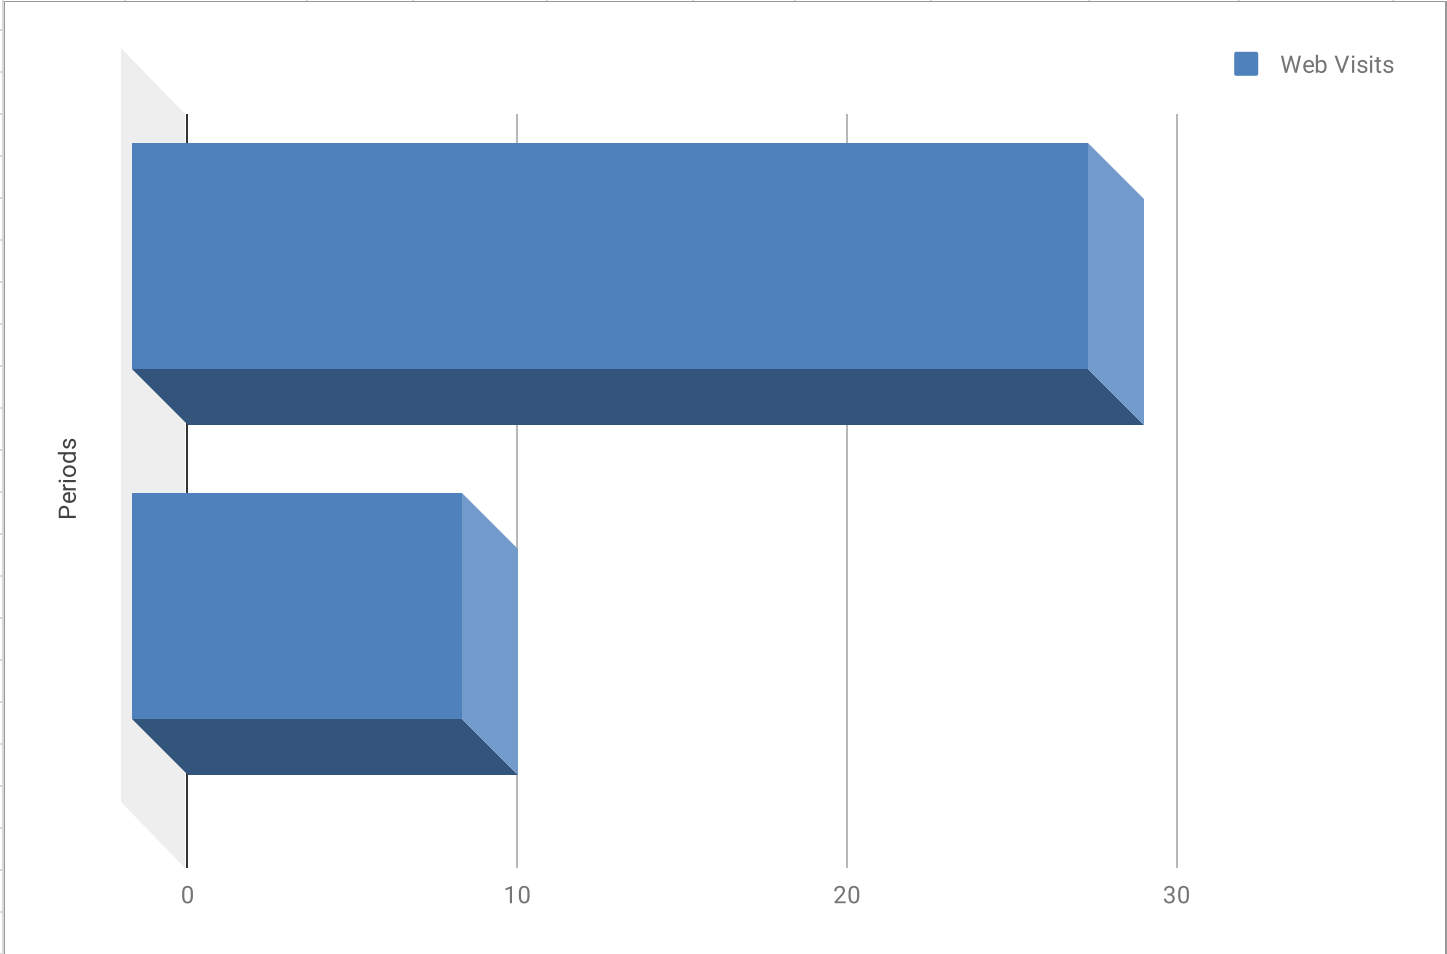

Wellspring Acupuncture Center											
	Total Searches	Search	Discovery	Tot. Views	Search	Maps	Tot. Actions	Web Visits	Directions	Calls	
1/1/2018-	709	13	696	933	752	181	17	10	7	0	
1/1/2019-	901	67	834	992	733	259	35	29	6	0	
Change	27.08%	415.38%	19.83%	6.32%	-2.53%	43.09%	105.88%	190.00%	-14.29%