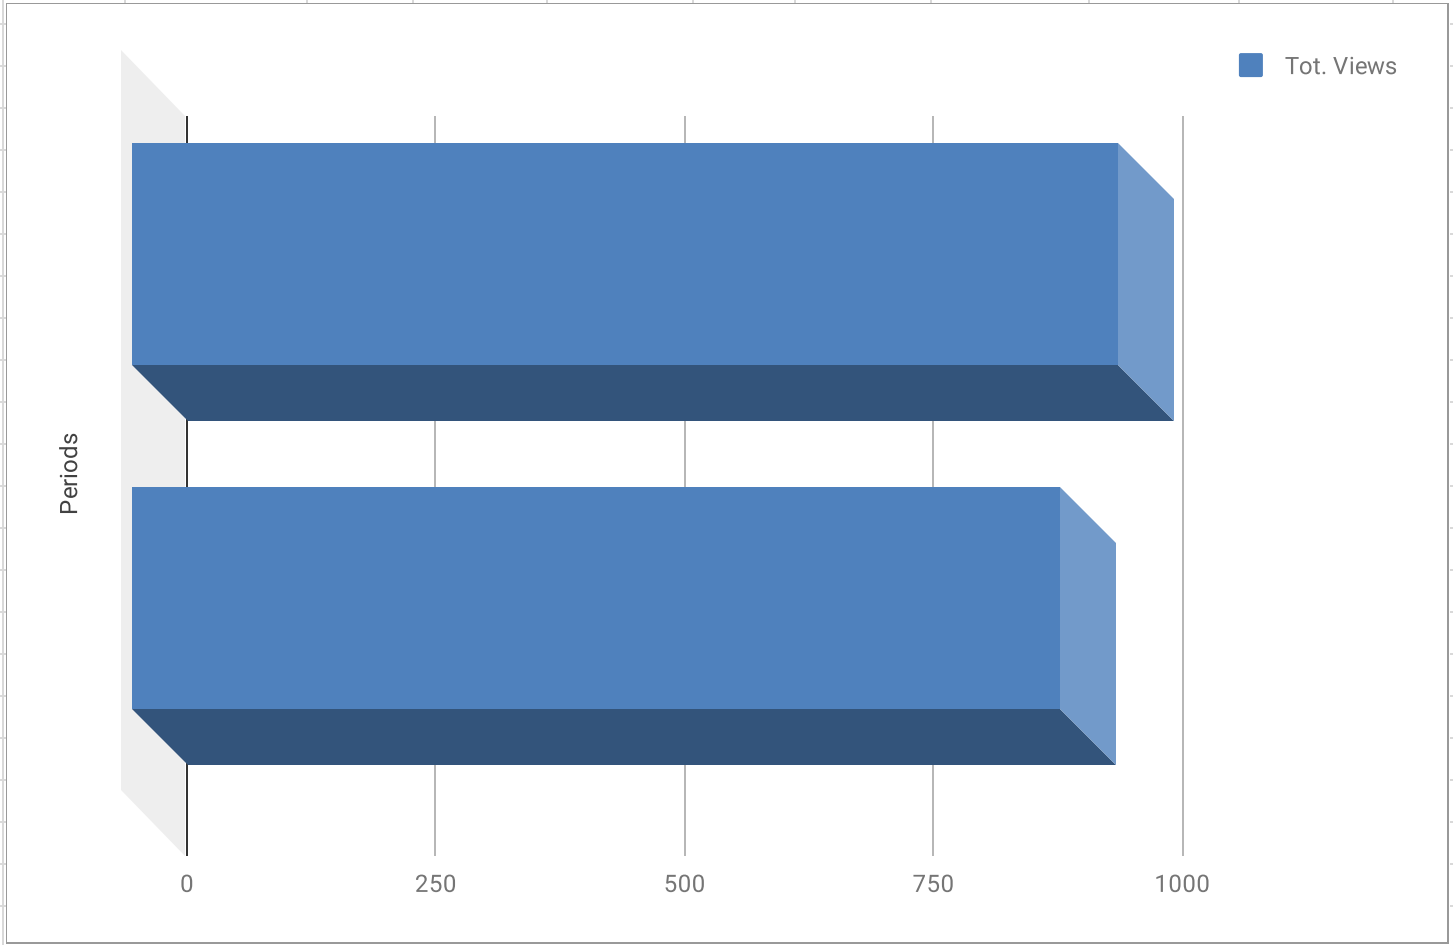

Wellspring Acupuncture Center											
	Total Searches	Search	Discovery	Tot. Views	Search	Maps	Tot. Actions	Web Visits	Directions	Calls	
1/1/2018-	709	13	696	933	752	181	17	10	7	0	
1/1/2019-	901	67	834	992	733	259	35	29	6	0	
Change	27.08%	415.38%	19.83%	6.32%	-2.53%	43.09%	105.88%	190.00%	-14.29%