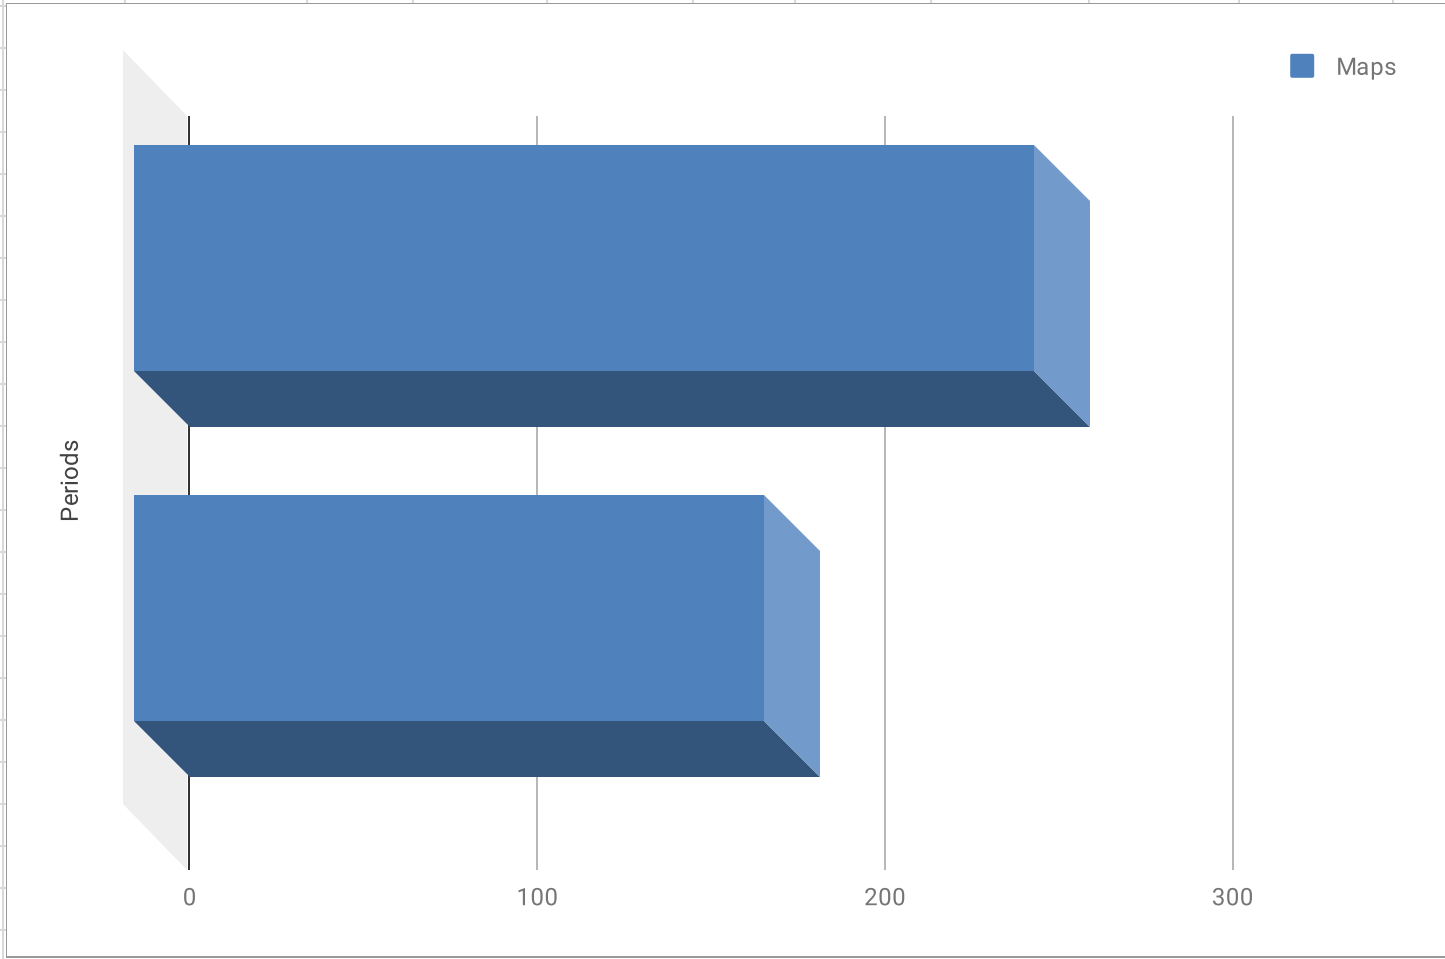

Wellspring Acupuncture Center											
	Total Searches	Search	Discovery	Tot. Views	Search	Maps	Tot. Actions	Web Visits	Directions	Calls	
1/1/2018-	709	13	696	933	752	181	17	10	7	0	
1/1/2019-	901	67	834	992	733	259	35	29	6	0	
Change	27.08%	415.38%	19.83%	6.32%	-2.53%	43.09%	105.88%	190.00%	-14.29%