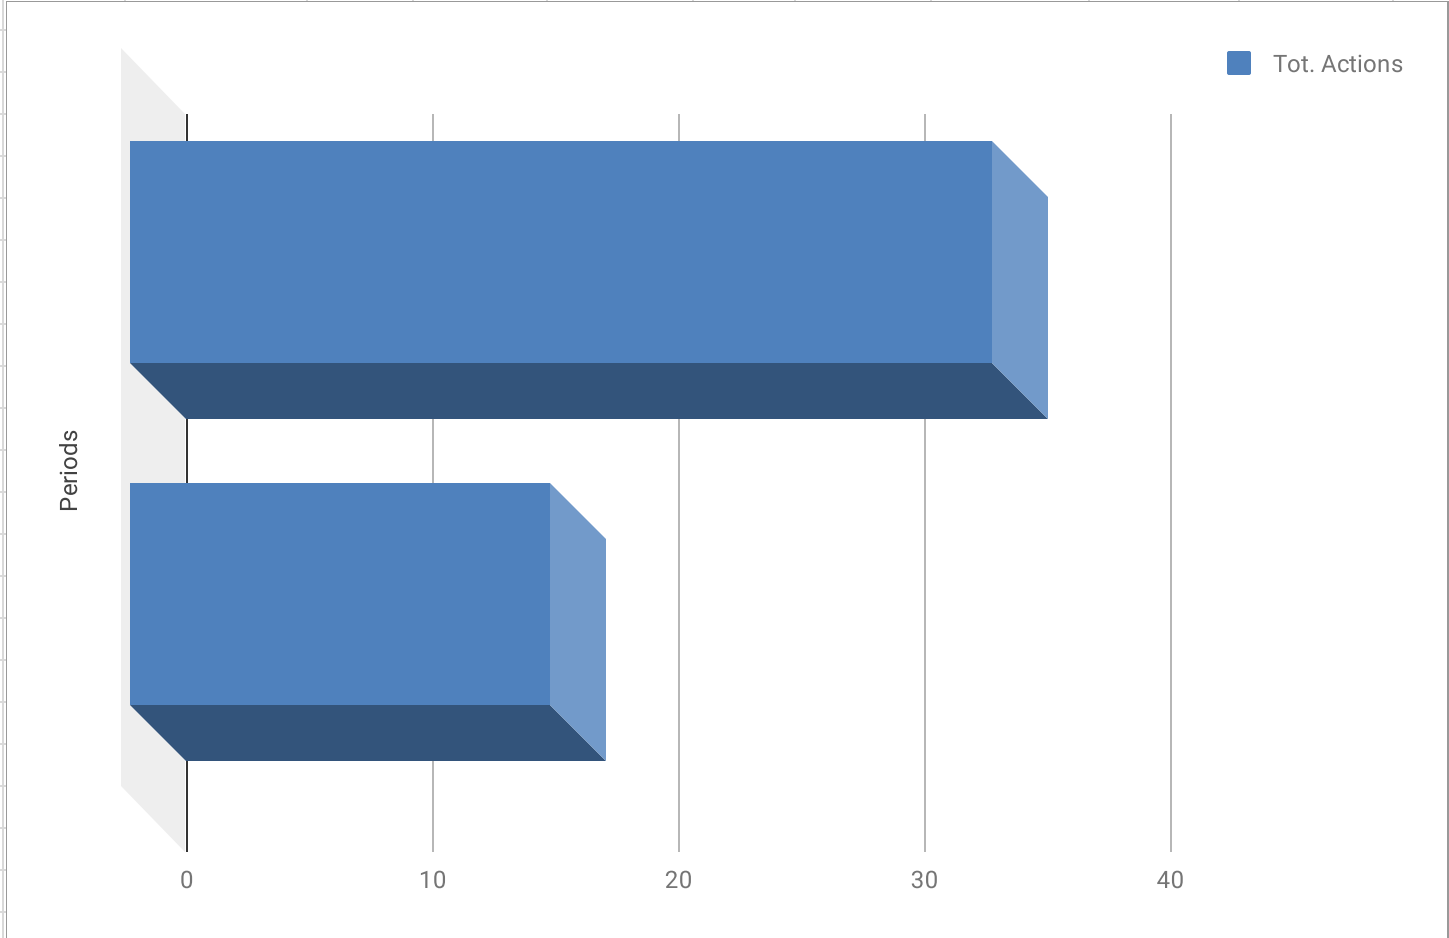

Wellspring Acupuncture Center											
	Total Searches	Search	Discovery	Tot. Views	Search	Maps	Tot. Actions	Web Visits	Directions	Calls	
1/1/2018-	709	13	696	933	752	181	17	10	7	0	
1/1/2019-	901	67	834	992	733	259	35	29	6	0	
Change	27.08%	415.38%	19.83%	6.32%	-2.53%	43.09%	105.88%	190.00%	-14.29%