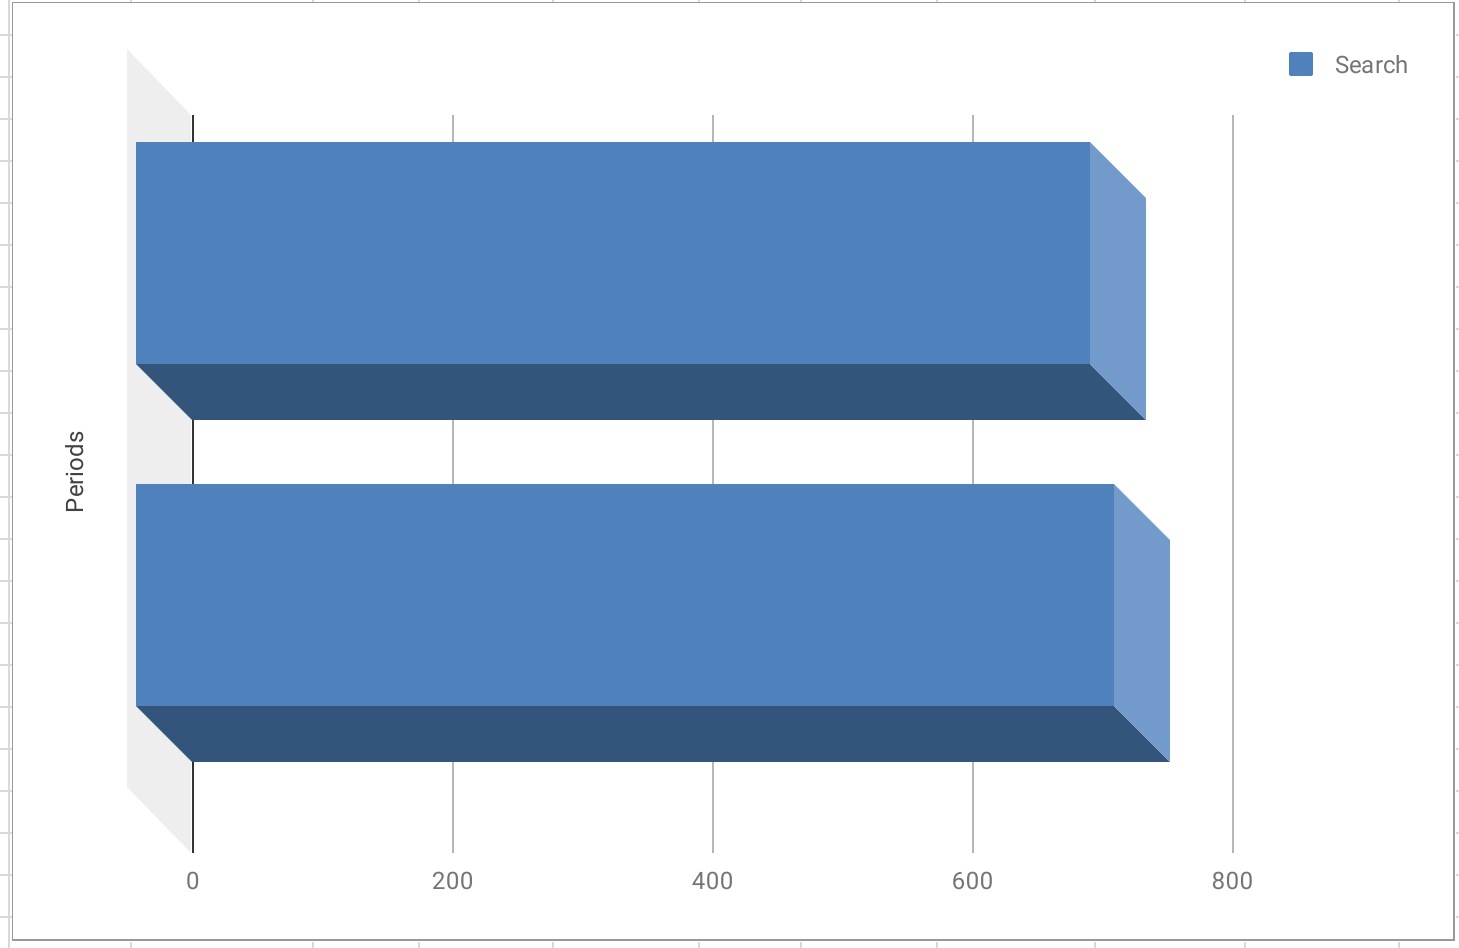

Wellspring Acupuncture Center											
	Total Searches	Search	Discovery	Tot. Views	Search	Maps	Tot. Actions	Web Visits	Directions	Calls	
1/1/2018-	709	13	696	933	752	181	17	10	7	0	
1/1/2019-	901	67	834	992	733	259	35	29	6	0	
Change	27.08%	415.38%	19.83%	6.32%	-2.53%	43.09%	105.88%	190.00%	-14.29%