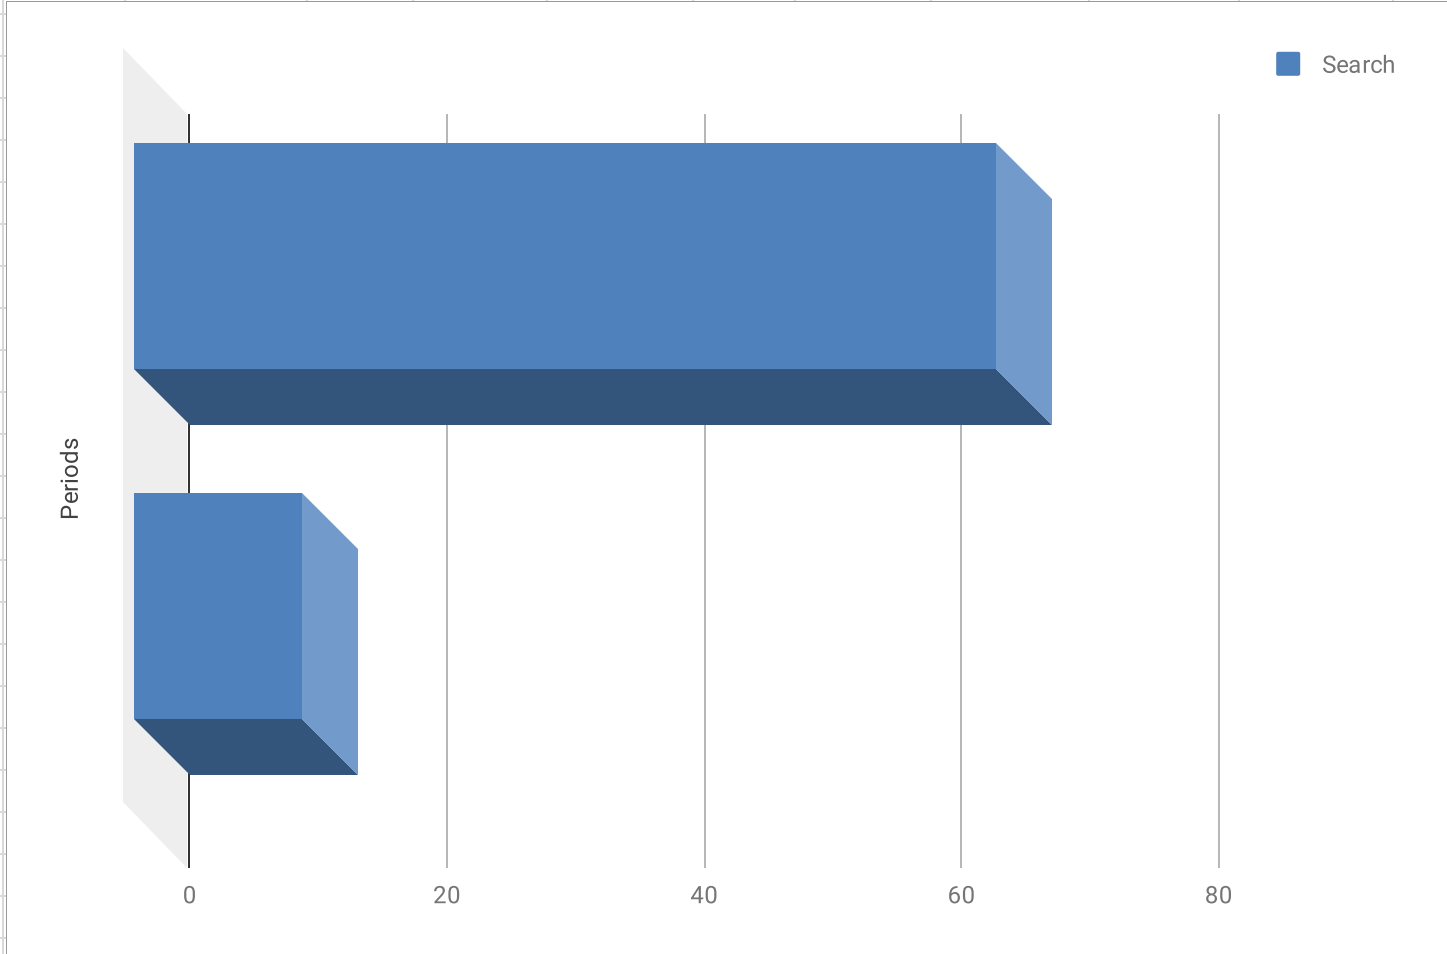

Wellspring Acupuncture Center											
	Total Searches	Search	Discovery	Tot. Views	Search	Maps	Tot. Actions	Web Visits	Directions	Calls	
1/1/2018-	709	13	696	933	752	181	17	10	7	0	
1/1/2019-	901	67	834	992	733	259	35	29	6	0	
Change	27.08%	415.38%	19.83%	6.32%	-2.53%	43.09%	105.88%	190.00%	-14.29%